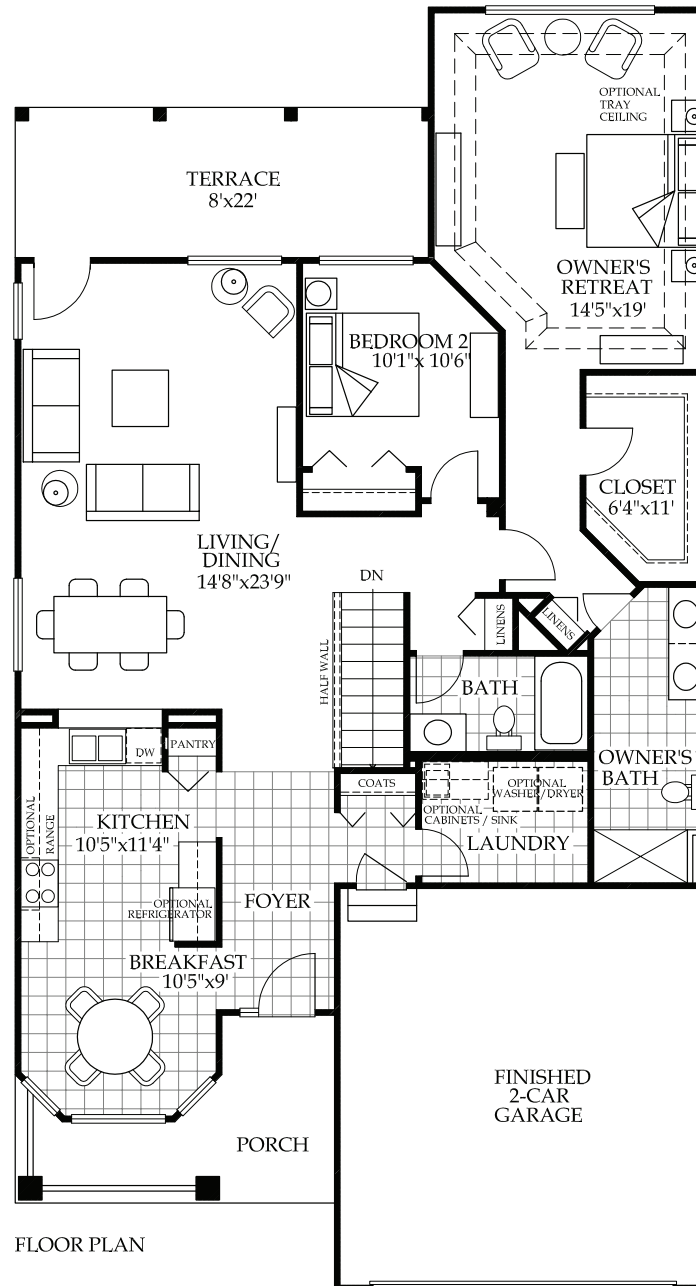

**BLUE RIVER
HOMES**

TERRACE HOMES THE KENDALL